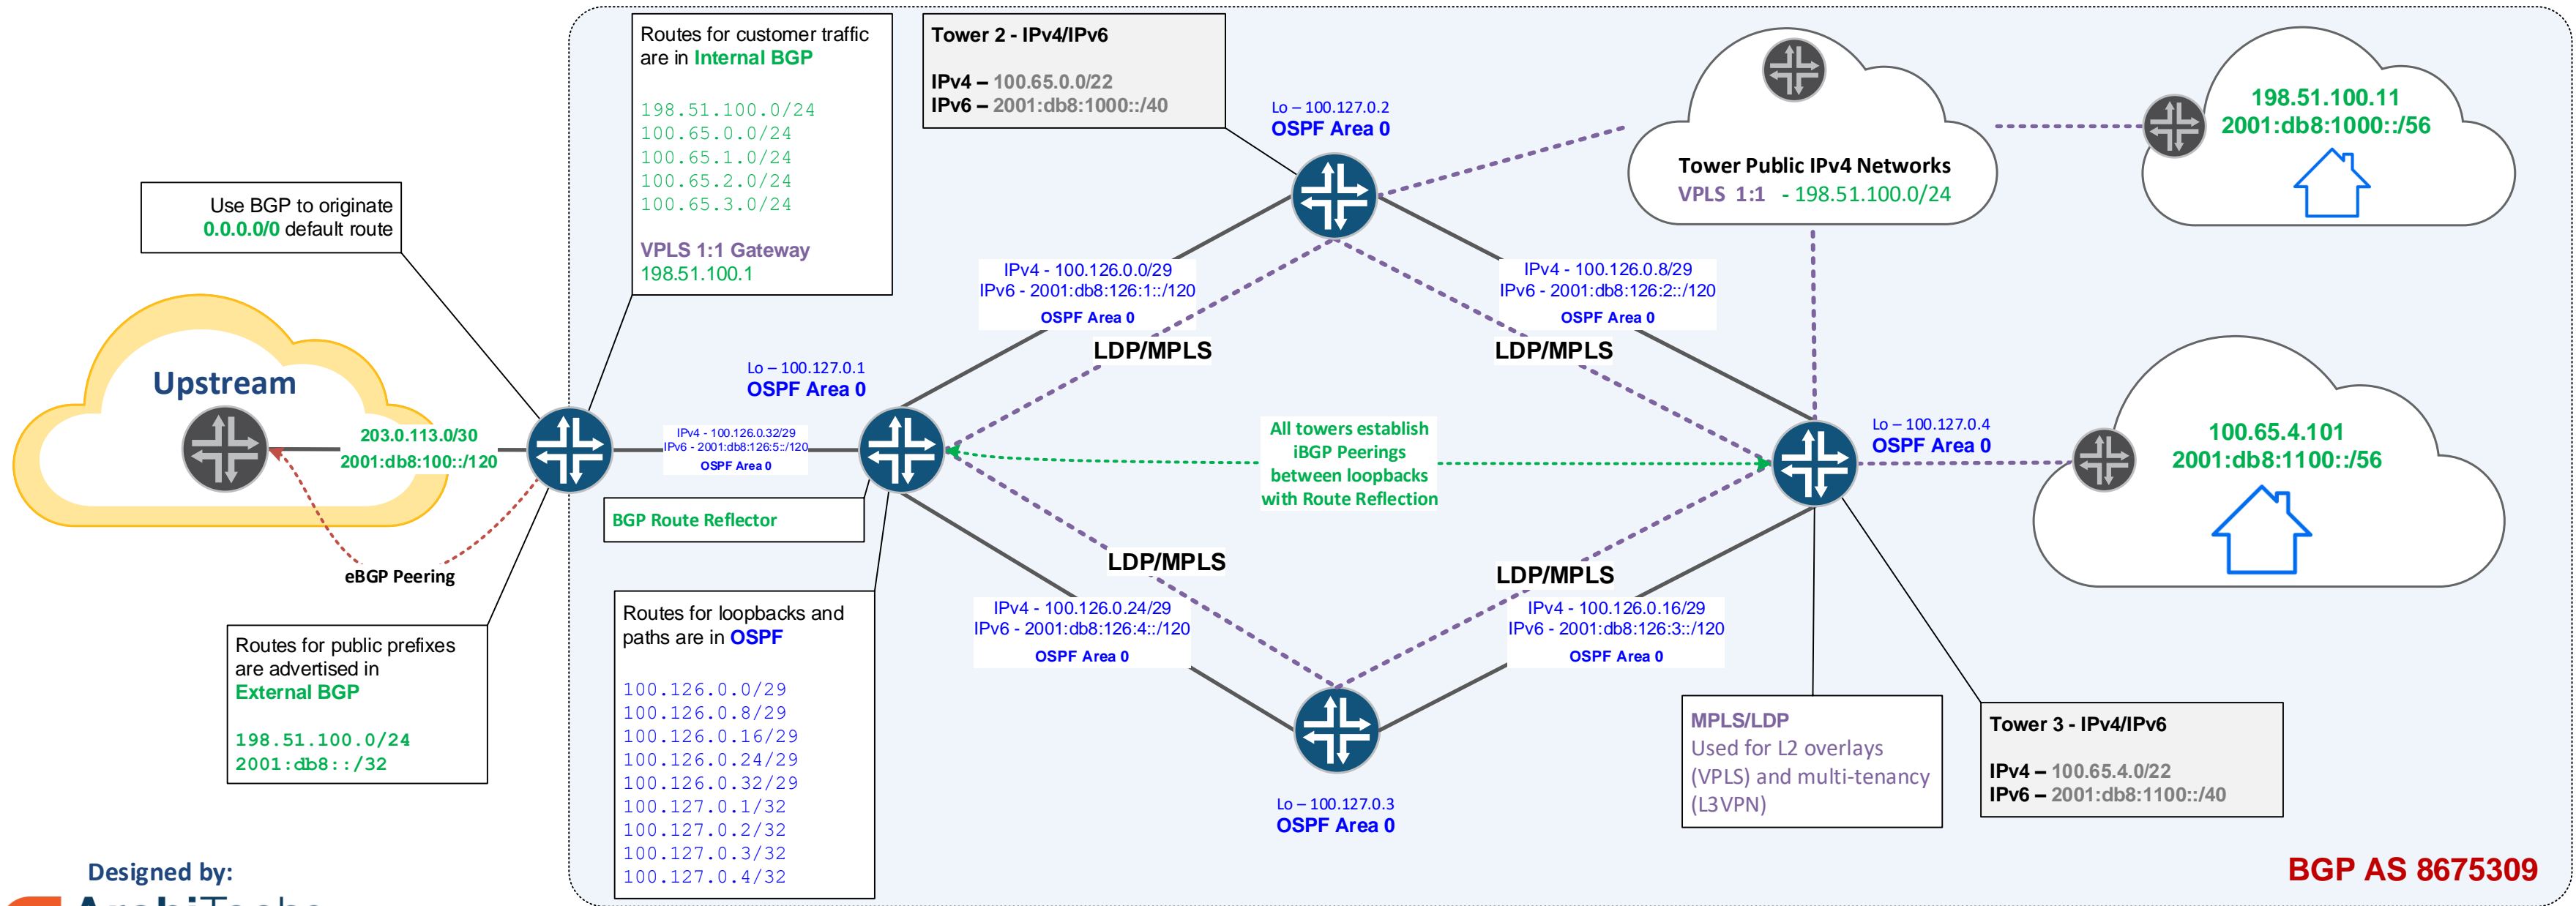

Routing design – iBGP/OSPF and MPLS

BGP AS 8675309